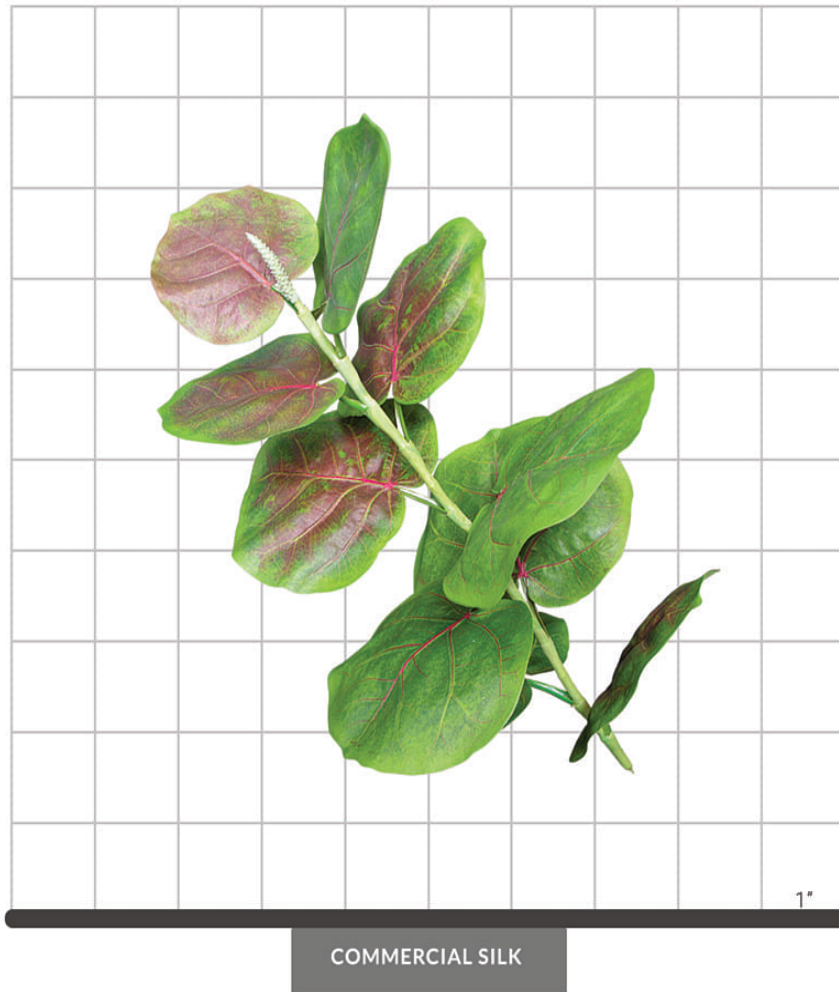

PRODUCT DATA SHEET

SEA GRAPE FOLIAGE (RED GREEN)

SPECIFICATIONS

Dimensions	Size 24"
Foliage	Foliage: Polyester Botanically accurate, premium foliage with vibrant color and detail 9 leaves
Resistance	 Fire-retardant ThermaLeaf® materials available.