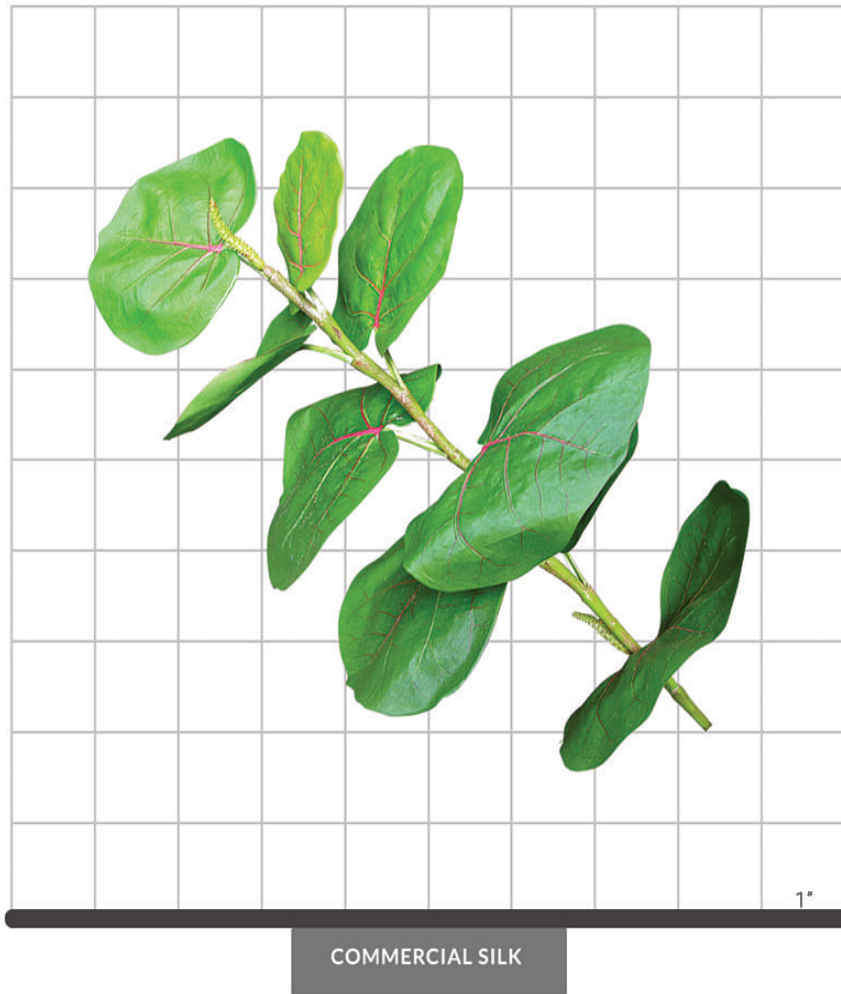

PRODUCT DATA SHEET

SEA GRAPE FOLIAGE (GREEN)

SPECIFICATIONS

| | |
|------------|---|
| Dimensions | Size 24" |
| Foliage | Foliage: Polyester Botanically accurate, premium foliage with vibrant color and detail 9 leaves |
| Resistance |  Fire-retardant ThermaLeaf® materials available. |