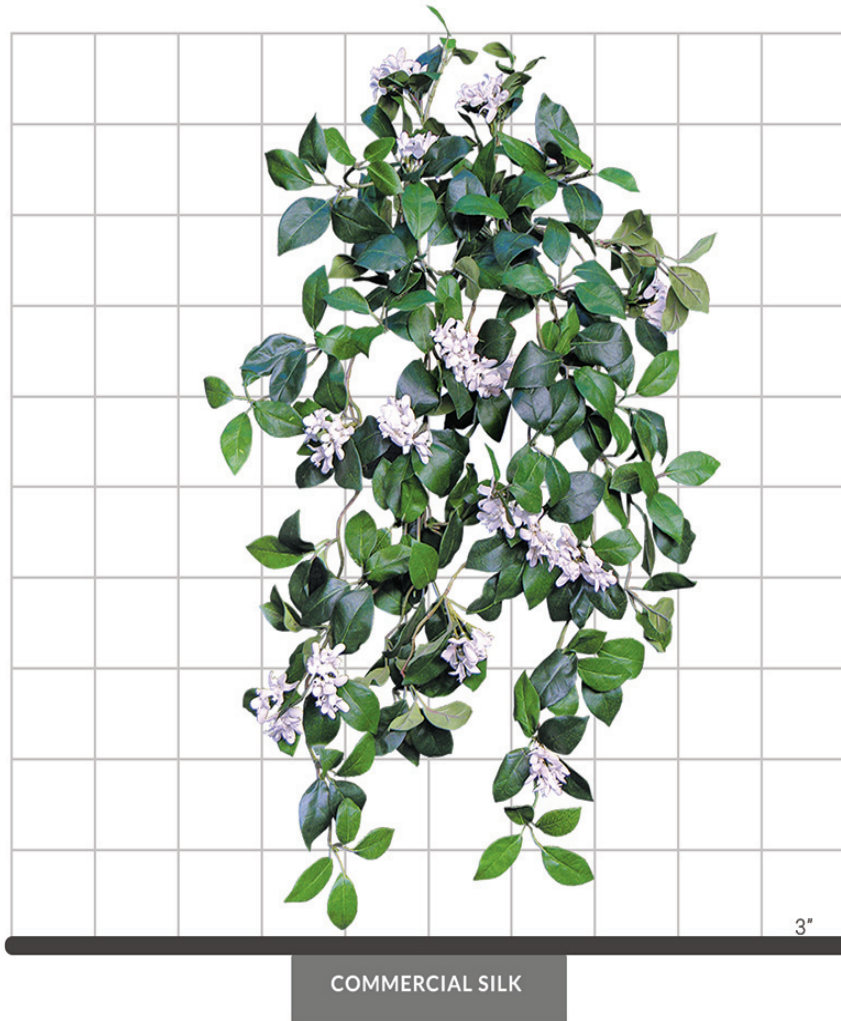

PRODUCT DATA SHEET

JASMINE GARLAND FOLIAGE (WHITE)

SPECIFICATIONS

Dimensions	Size 72"
Foliage	Foliage: Polyester Botanically accurate, premium foliage with vibrant color and detail 175 leaves
Resistance	 Fire-retardant ThermaLeaf® materials available.