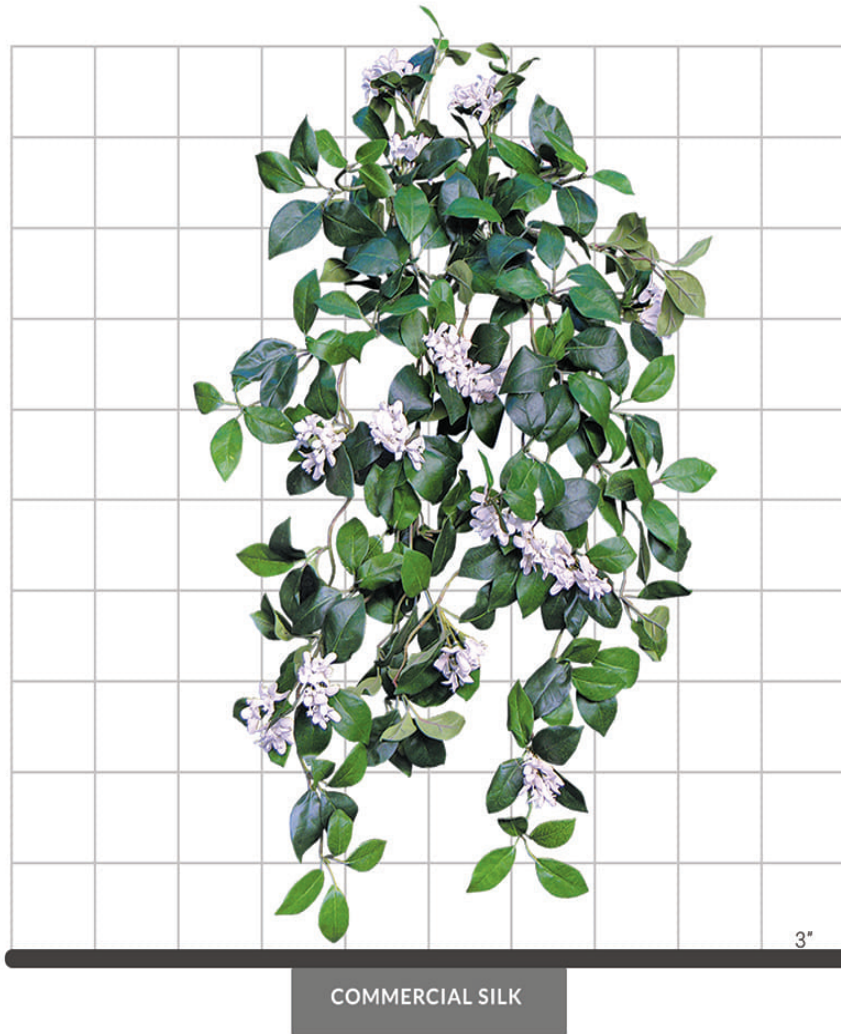

PRODUCT DATA SHEET

JASMINE FOLIAGE (WHITE)

SPECIFICATIONS

Dimensions	Size 30"
Foliage	Foliage: Polyester Botanically accurate, premium foliage with vibrant color and detail 80 leaves
Resistance	 Fire-retardant ThermaLeaf® materials available.